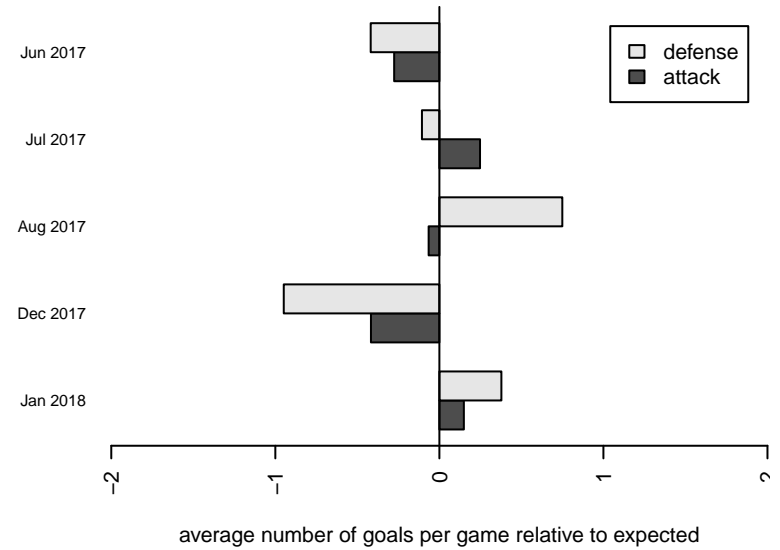

Performance relative to 13 month average