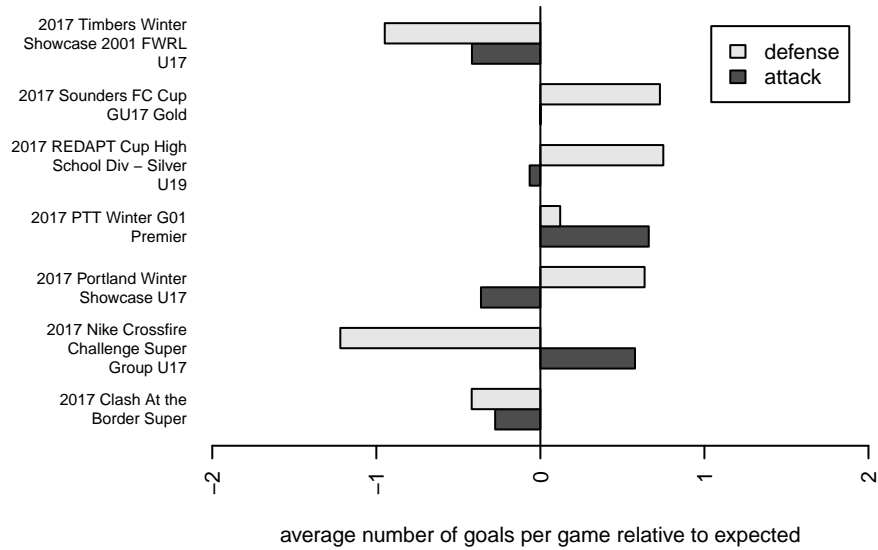

**attack and defense variance (black dot)
relative to other teams
and top 10 in region**

**attack and defense rating
relative to others at age
and all opponents in last 13 months**

Performance relative to 13 month average