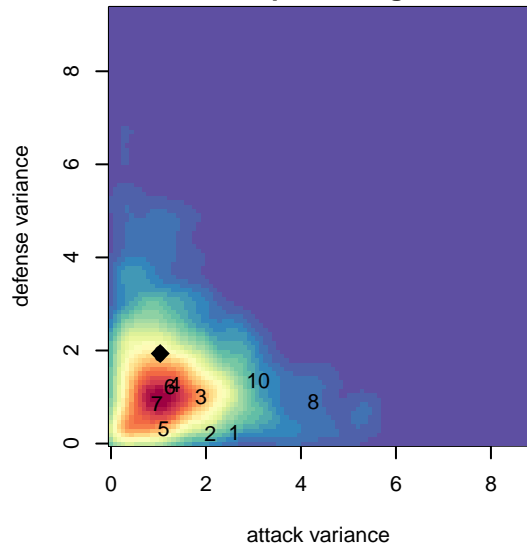

**attack and defense variance (black dot)
relative to other teams
and top 10 in region**

**attack and defense rating
relative to others at age
and all opponents in last 13 months**

Performance relative to 13 month average